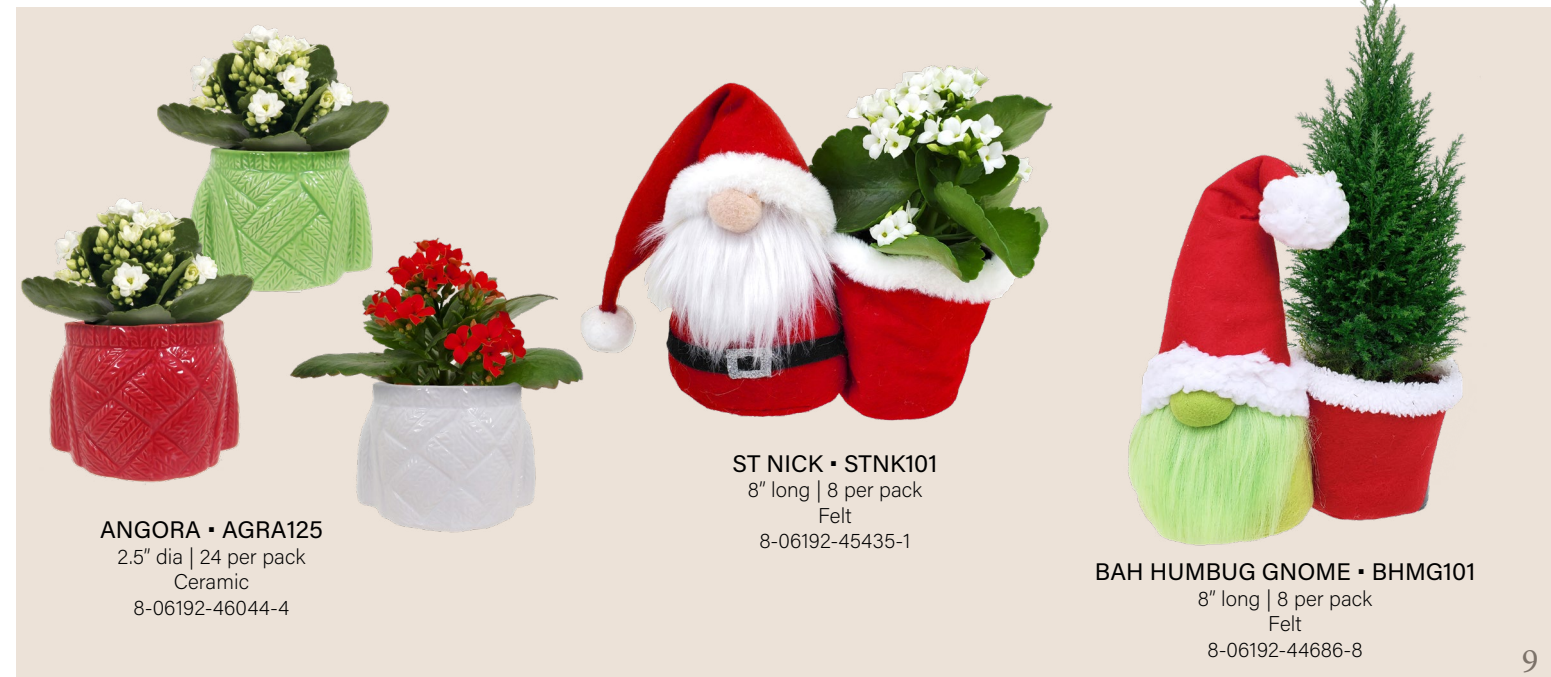

TOMTE • TOMT125-MIX
2.5" dia | 16 per pack
Ceramic
8-06192-43307-3

SNOWDRIFT • SNDT101-GRDN-MIX
4.5" dia | 10 per pack
Ceramic
8-06192-45521-1

FRUITCAKE • FRTC101
9" long | 8 per pack
Felt
8-06192-46043-7

ANGORA • AGRA125
2.5" dia | 24 per pack
Ceramic
8-06192-46044-4

ST NICK • STNK101
8" long | 8 per pack
Felt
8-06192-45435-1

BAH HUMBUG GNOME • BHMG101
8" long | 8 per pack
Felt
8-06192-44686-8

*Plants and props may vary due to availability

*Plants and props may vary due to availability