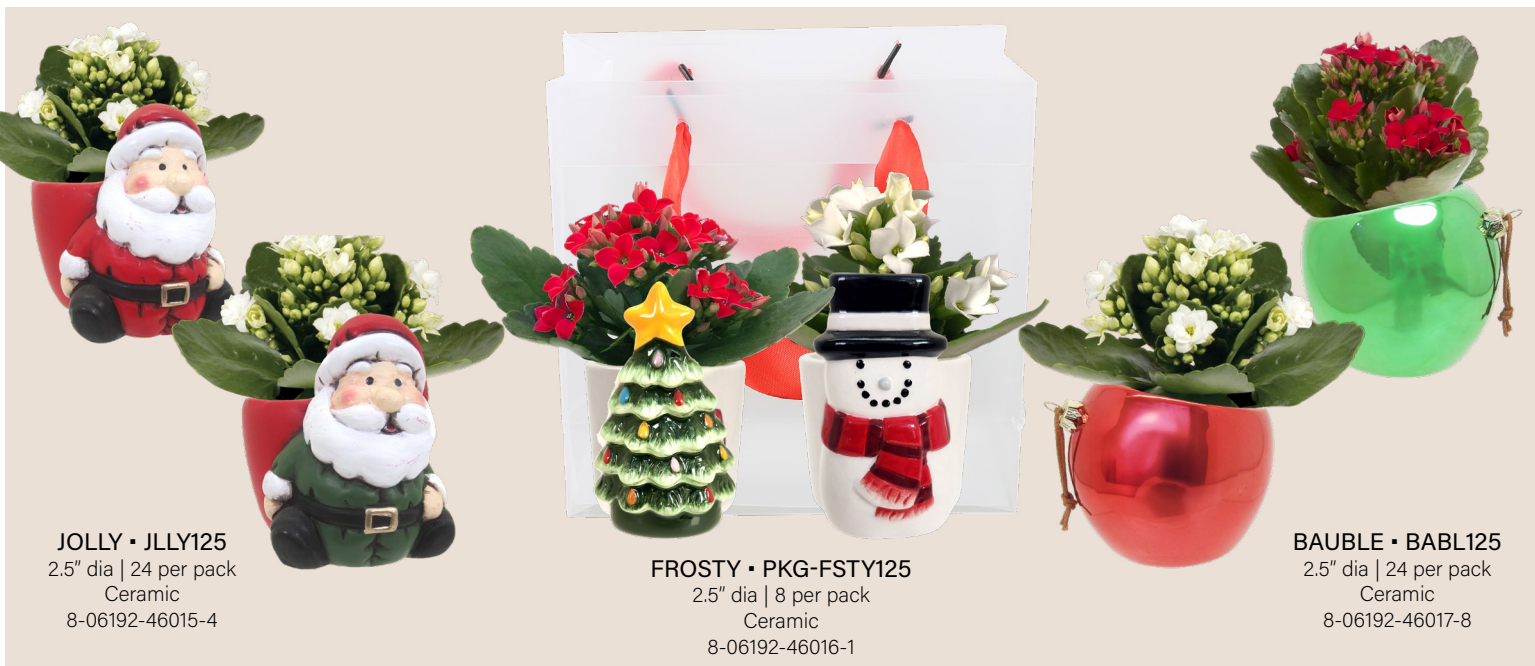

HOUSE PLANTS™

—BY HENDRIKS—

CHRISTMAS 2024

HOLIDAY MINIS

SUGARED PINE GROVE

JOLLY • JLLY125
2.5" dia | 24 per pack
Ceramic
8-06192-46015-4

FROSTY • PKG-FSTY125
2.5" dia | 8 per pack
Ceramic
8-06192-46016-1

BAUBLE • BABL125
2.5" dia | 24 per pack
Ceramic
8-06192-46017-8