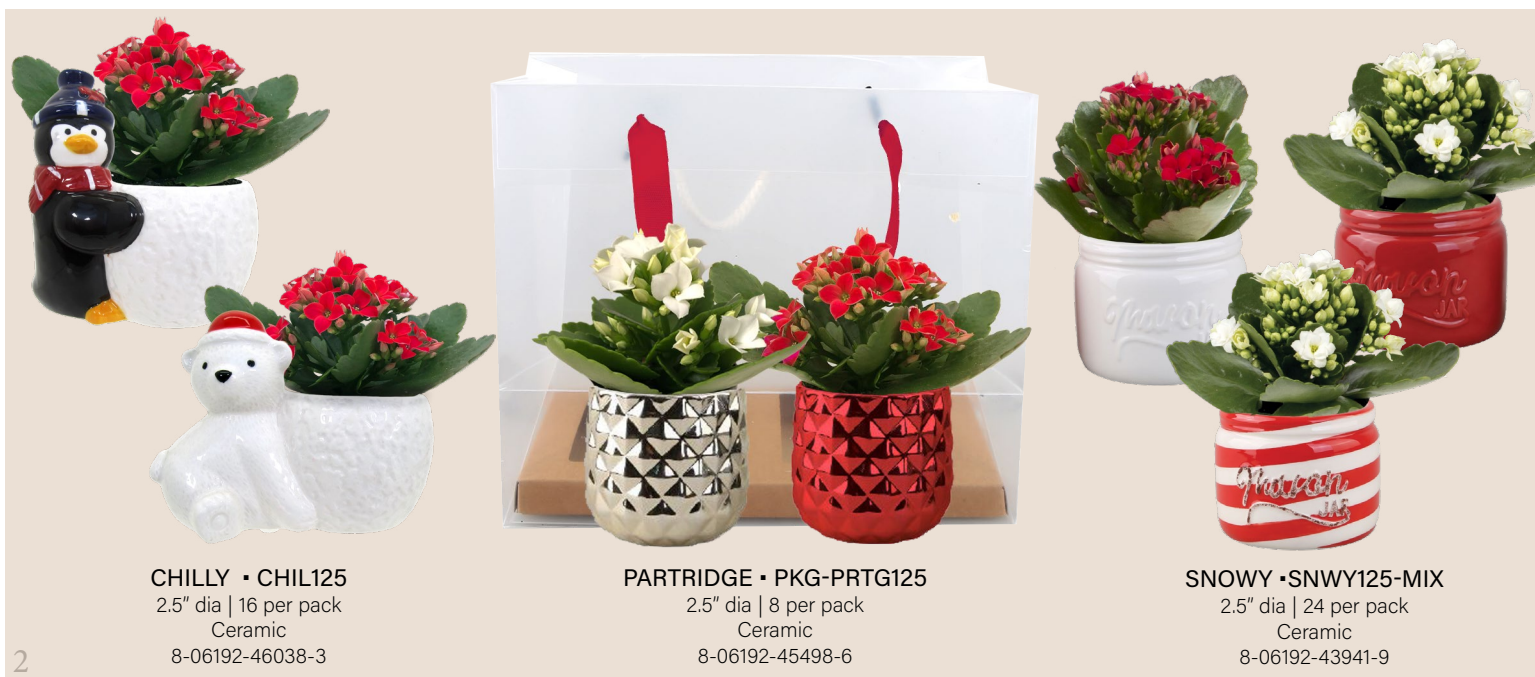

HOUSE PLANTS™

—BY HENDRIKS—

CHRISTMAS 2024

HOLIDAY MINIS

SUGARED PINE GROVE

JOLLY • JLLY125
2.5" dia | 24 per pack
Ceramic
8-06192-46015-4

FROSTY • PKG-FSTY125
2.5" dia | 8 per pack
Ceramic
8-06192-46016-1

BAUBLE • BABL125
2.5" dia | 24 per pack
Ceramic
8-06192-46017-8

SCROOGE • SCRG101
4" dia | 12 per pack
Metal
8-06192-46018-5

SUGARPLUM • SRPM101
4.5" sq | 12 per pack
Wood
8-06192-46020-8

GRINCHMAS TREE • CCA301
4.5" dia | 12 per pack
Ceramic
8-06192-00860-8

CHILLY • CHIL125
2.5" dia | 16 per pack
Ceramic
8-06192-46038-3